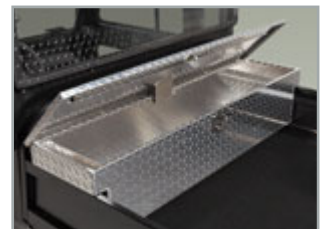

Cargo Bed Toolbox
101837502